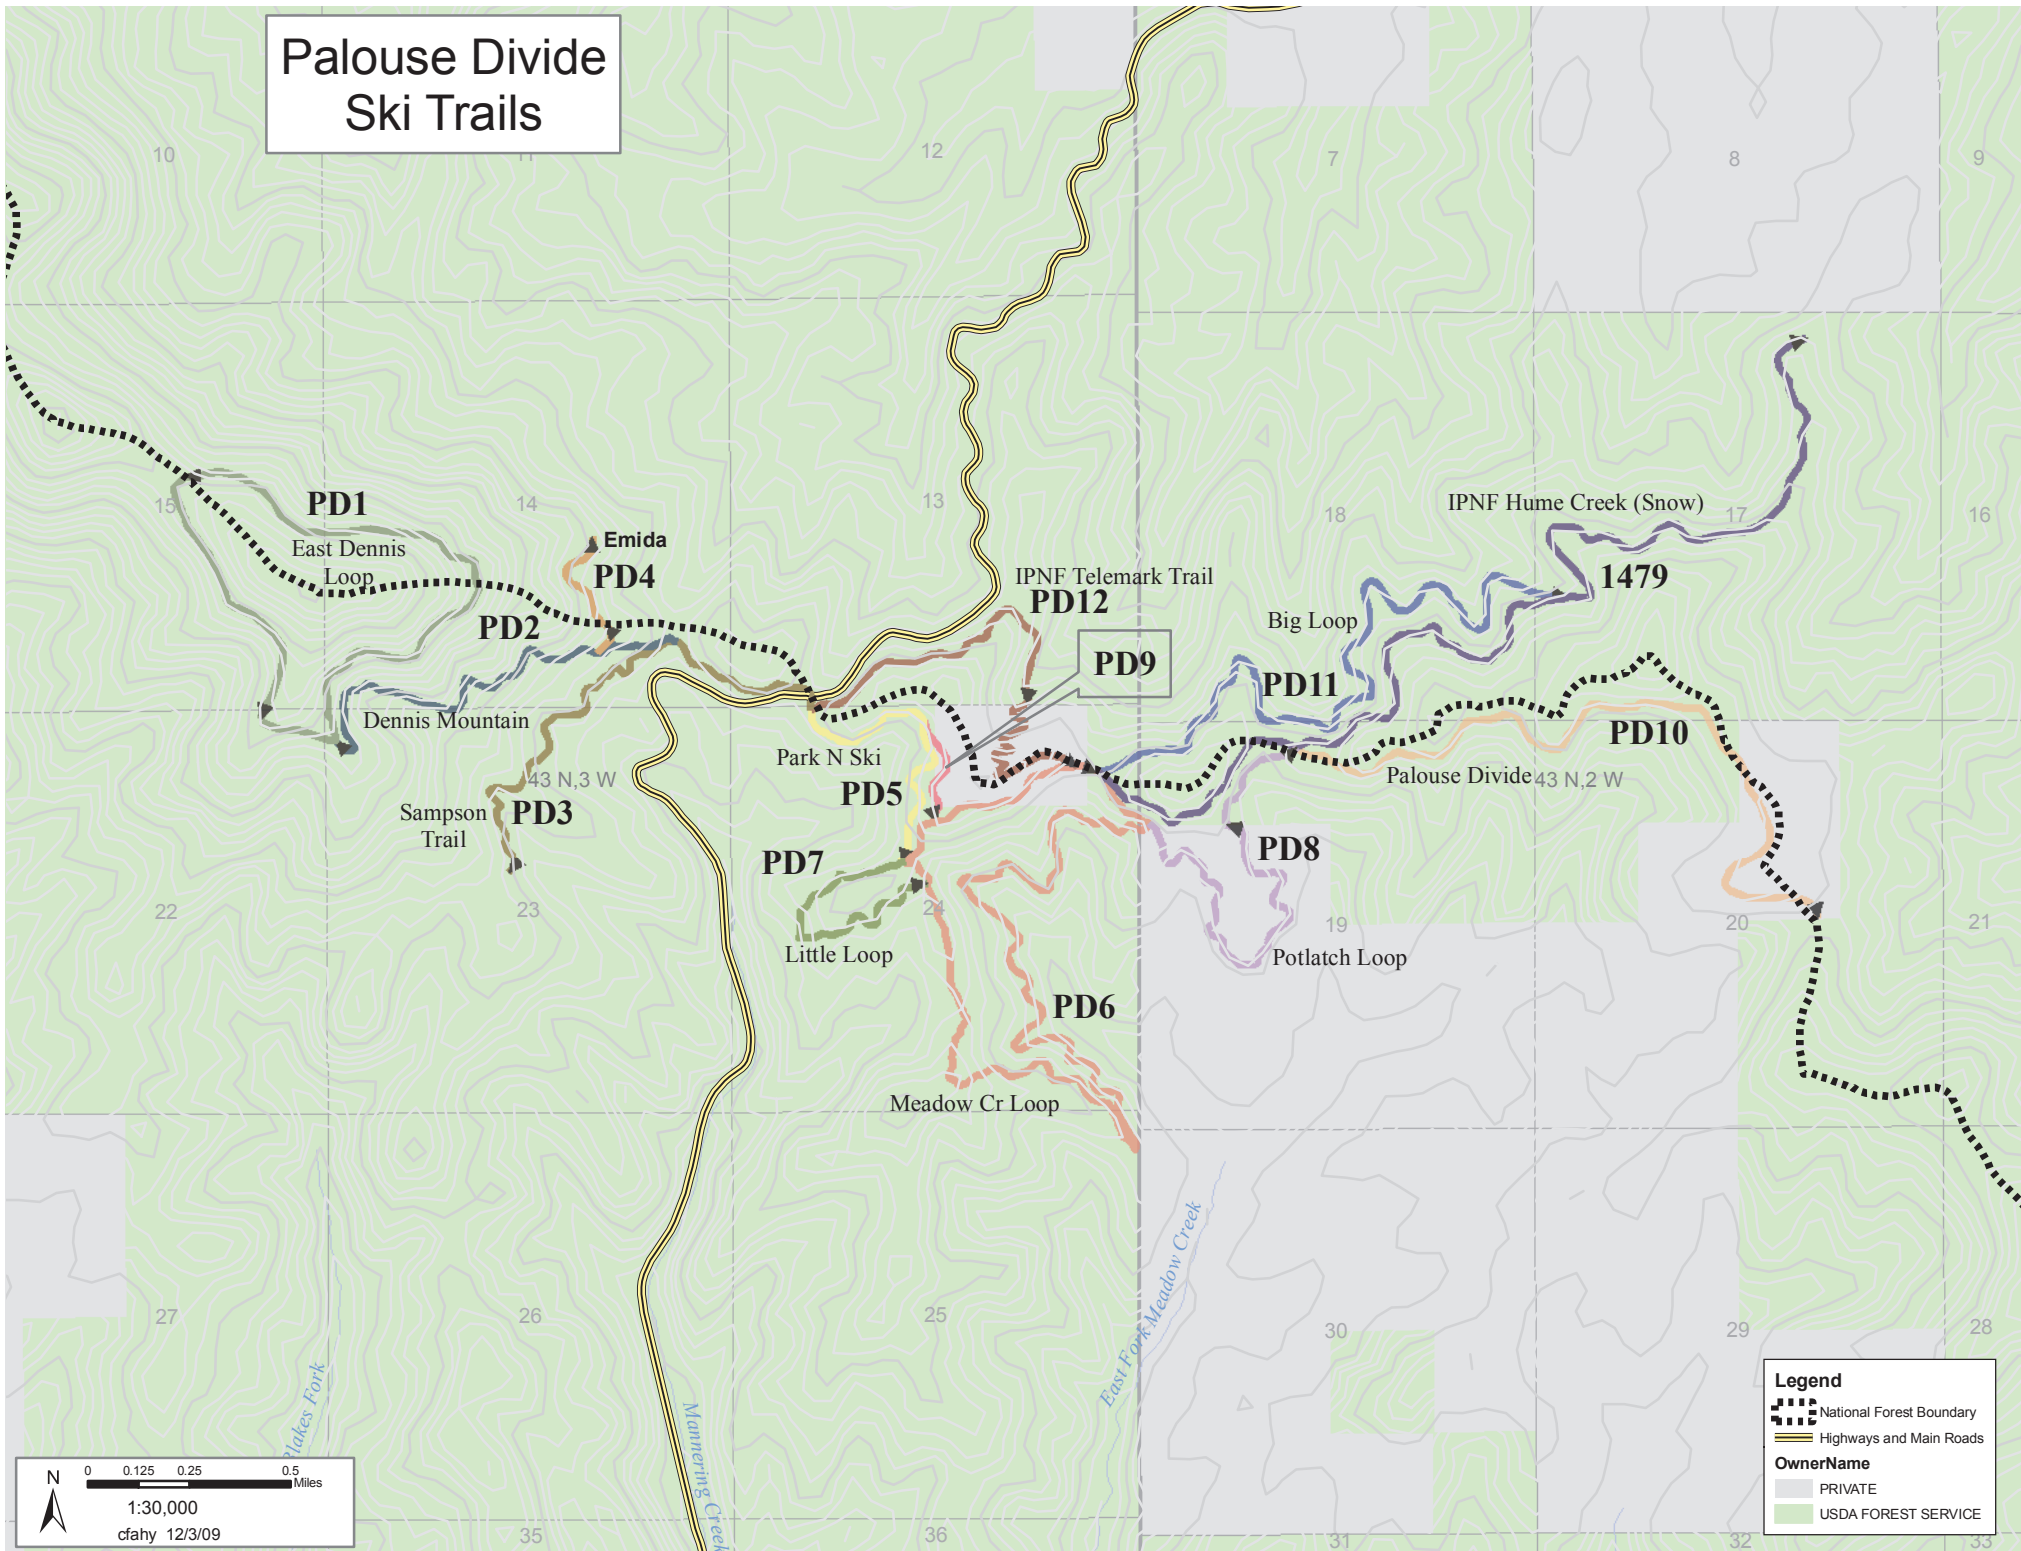

Palouse Divide Ski Trails

Legend

- National Forest Boundary
- Highways and Main Roads
- OwnerName**
- PRIVATE
- USDA FOREST SERVICE

N
 0 0.125 0.25 0.5 Miles
 1:30,000
 cfahy 12/3/09