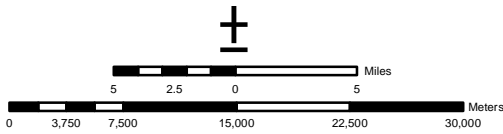

### Results Summary

- Potential for Outfitter Use (378 Miles)
- No Outfitter Use Potential (456 Miles)