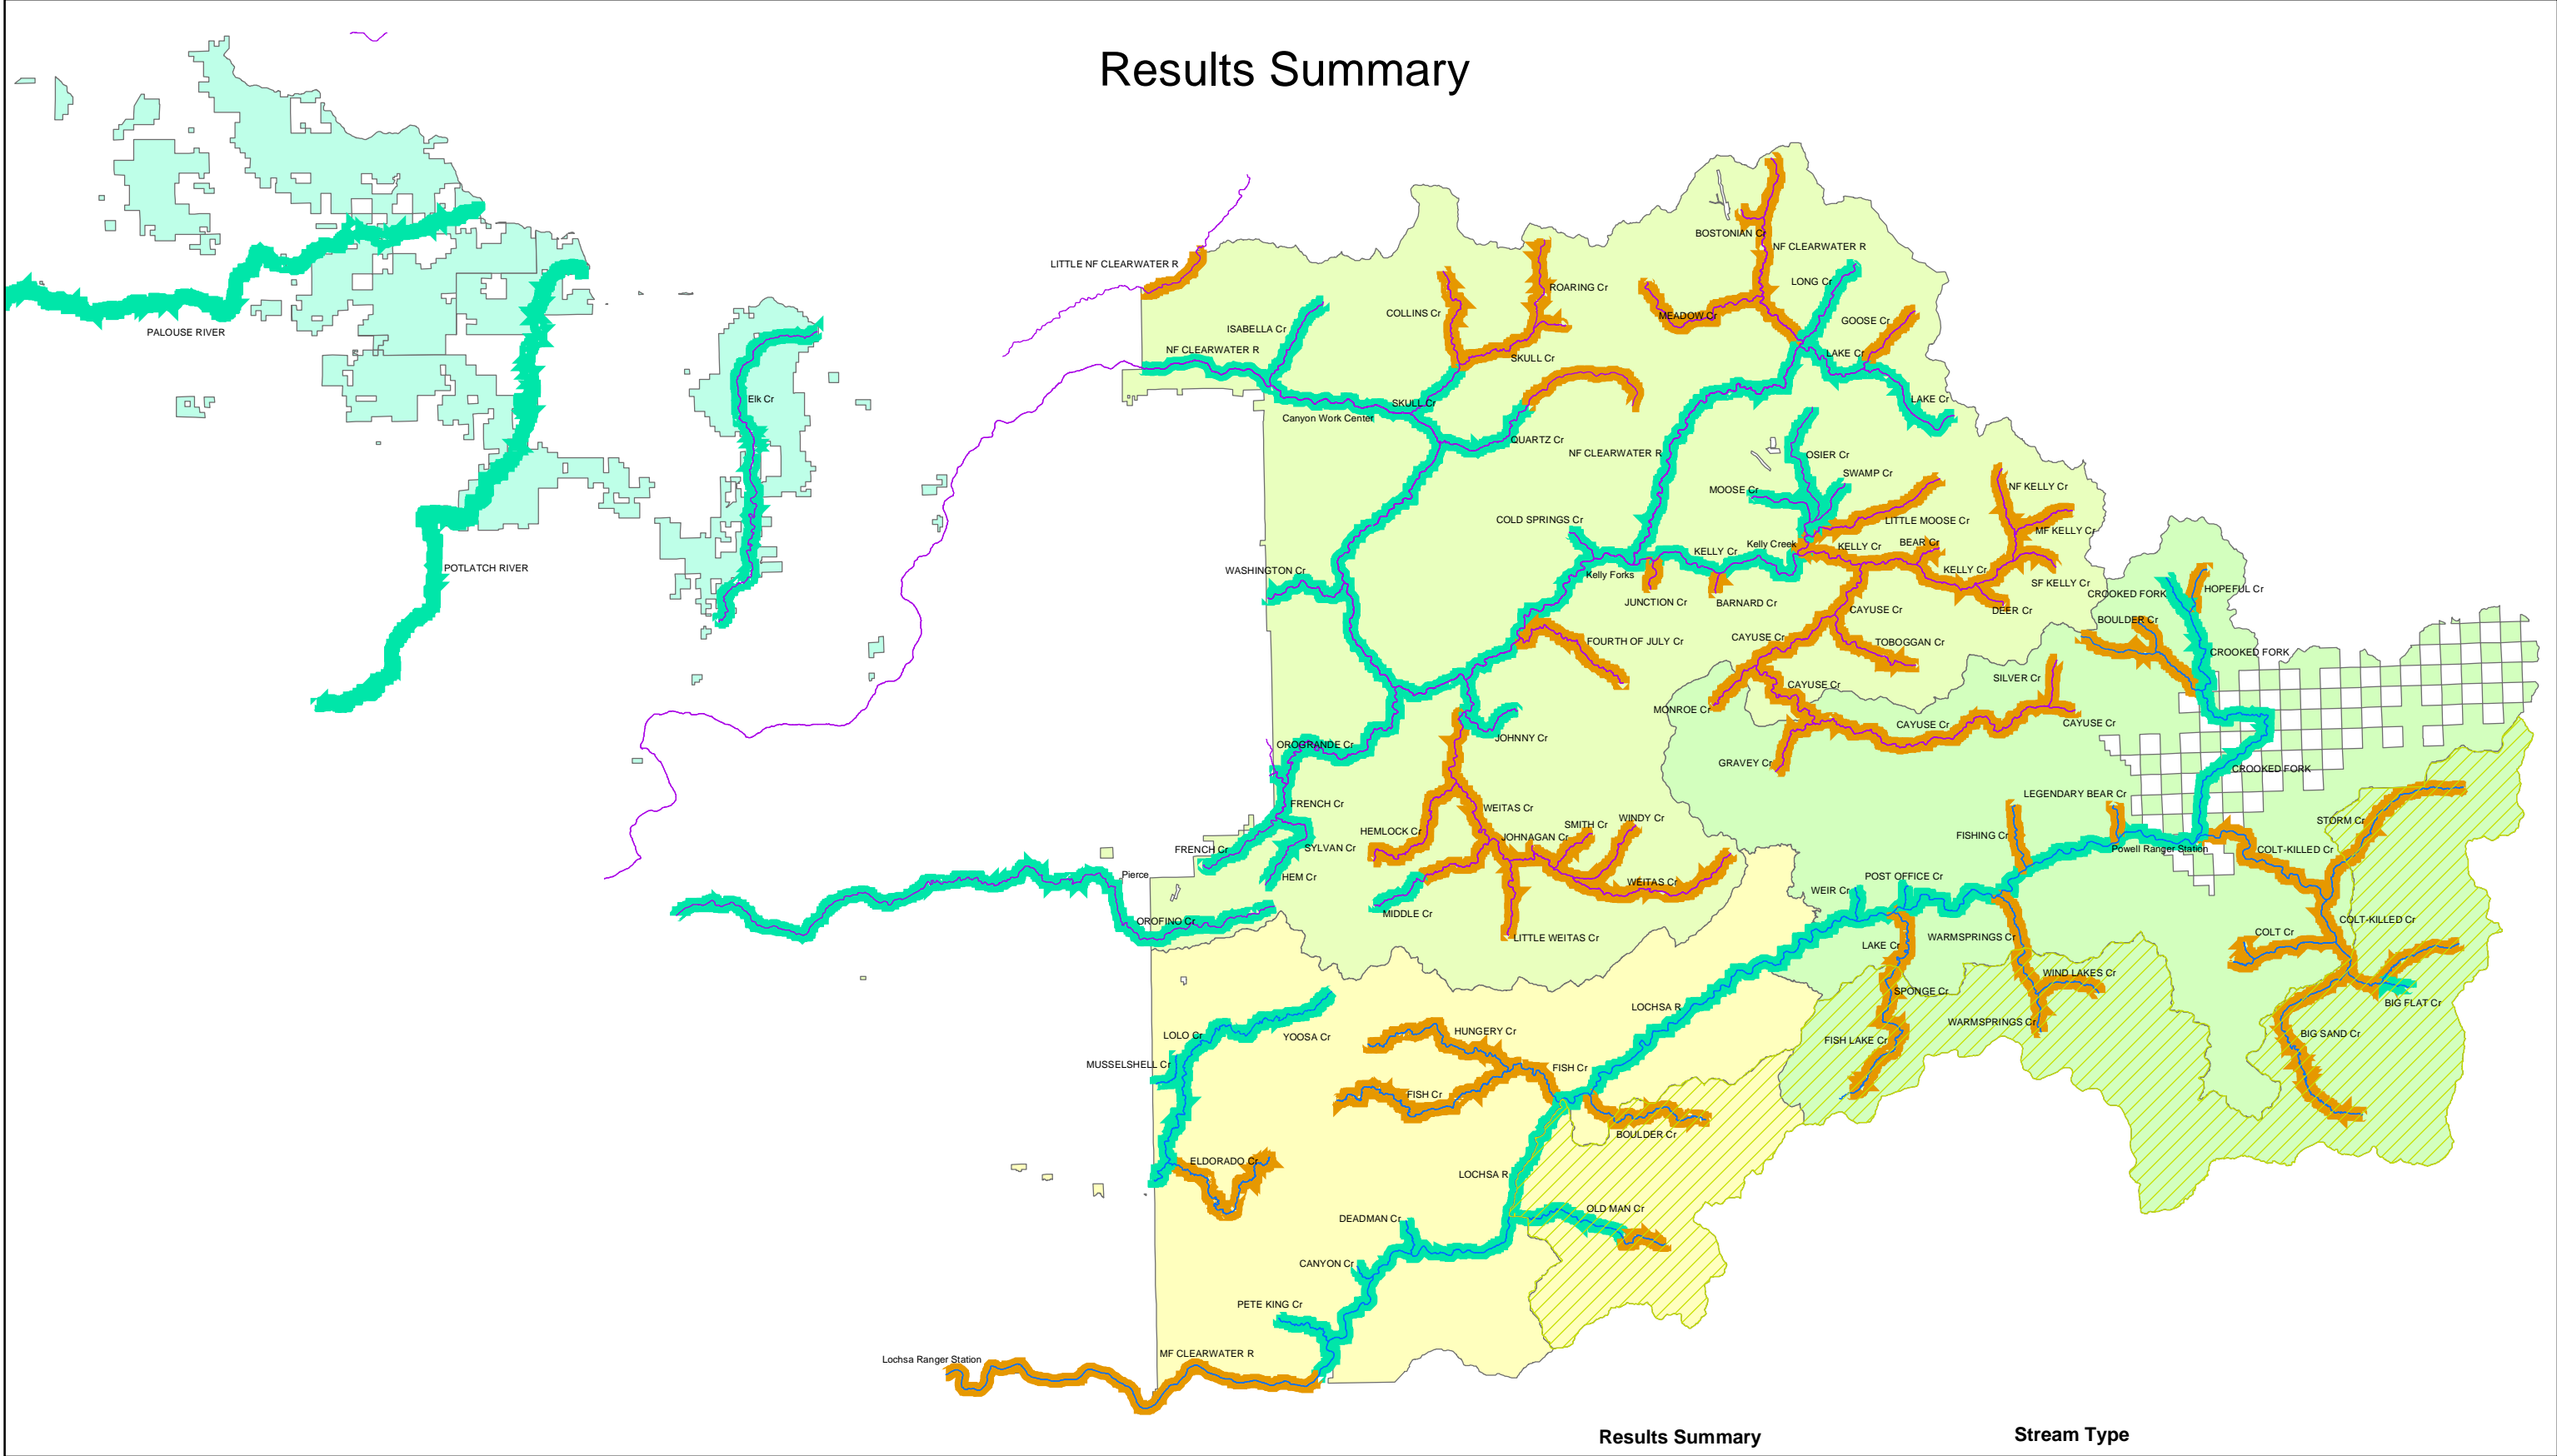

# Results Summary

## Outfitter Fishing Needs Assessment Clearwater National Forest

### Results Summary

- Potential for Outfitter Use (378 Miles)
- No Outfitter Use Potential (456 Miles)

### Stream Type

- Non - Anadromous Streams
- Anadromous Streams
- Wilderness