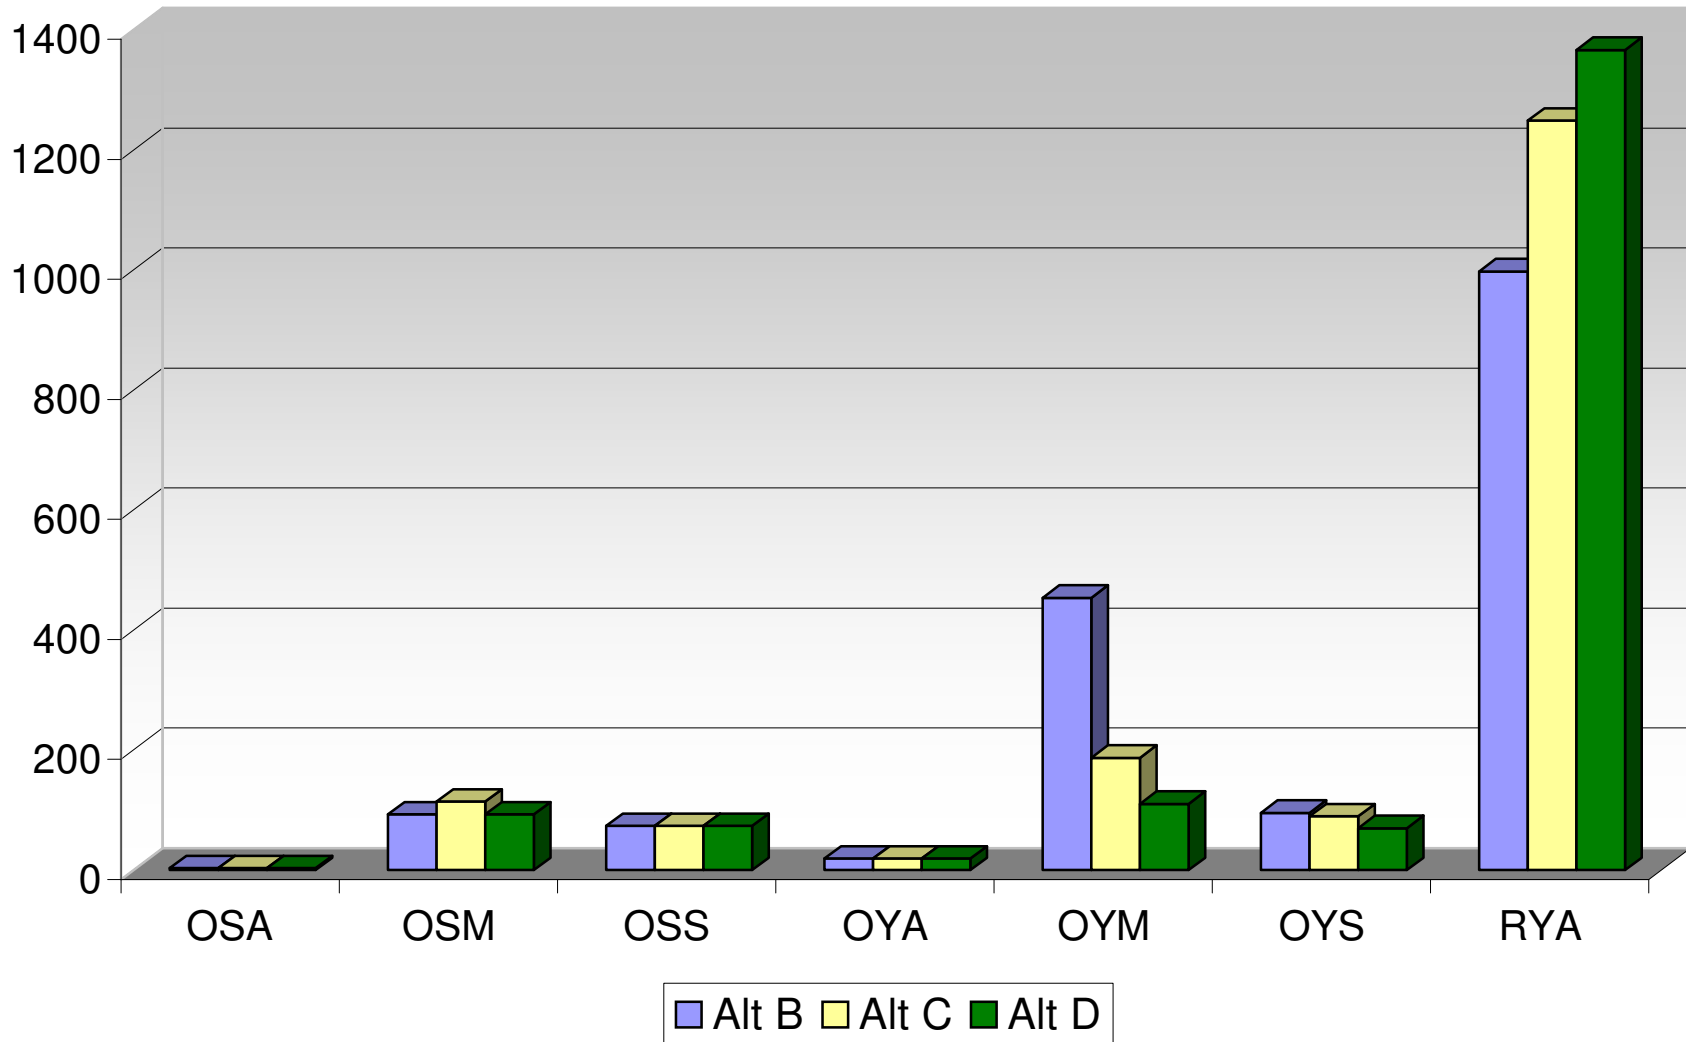

# TRAIL OPPORTUNITIES / RESTRICTIONS FOR MVUM VEHICLES

Clearwater NF Travel Plan

RP-204

---

OSA	Open Seasonally to All Vehicles
OSM	Open Seasonally to Motorcycles
OSS	Open Seasonally to Small Vehicles (ATV's and Motorcycles)
OYA	Open Yearlong to All Vehicles
OYM	Open Yearlong to Motorcycles
OYS	Open Yearlong to Small Vehicles (ATV's and Motorcycles)
RYA	Restricted Yearlong to All Motorized Vehicles

Notes:

OSA and OYA are trails that are coincident with roads which is why larger vehicles are permitted.

Mileage totals do not reflect ATV trail systems under construction at Camp 60/Sheep Mountain and Palouse