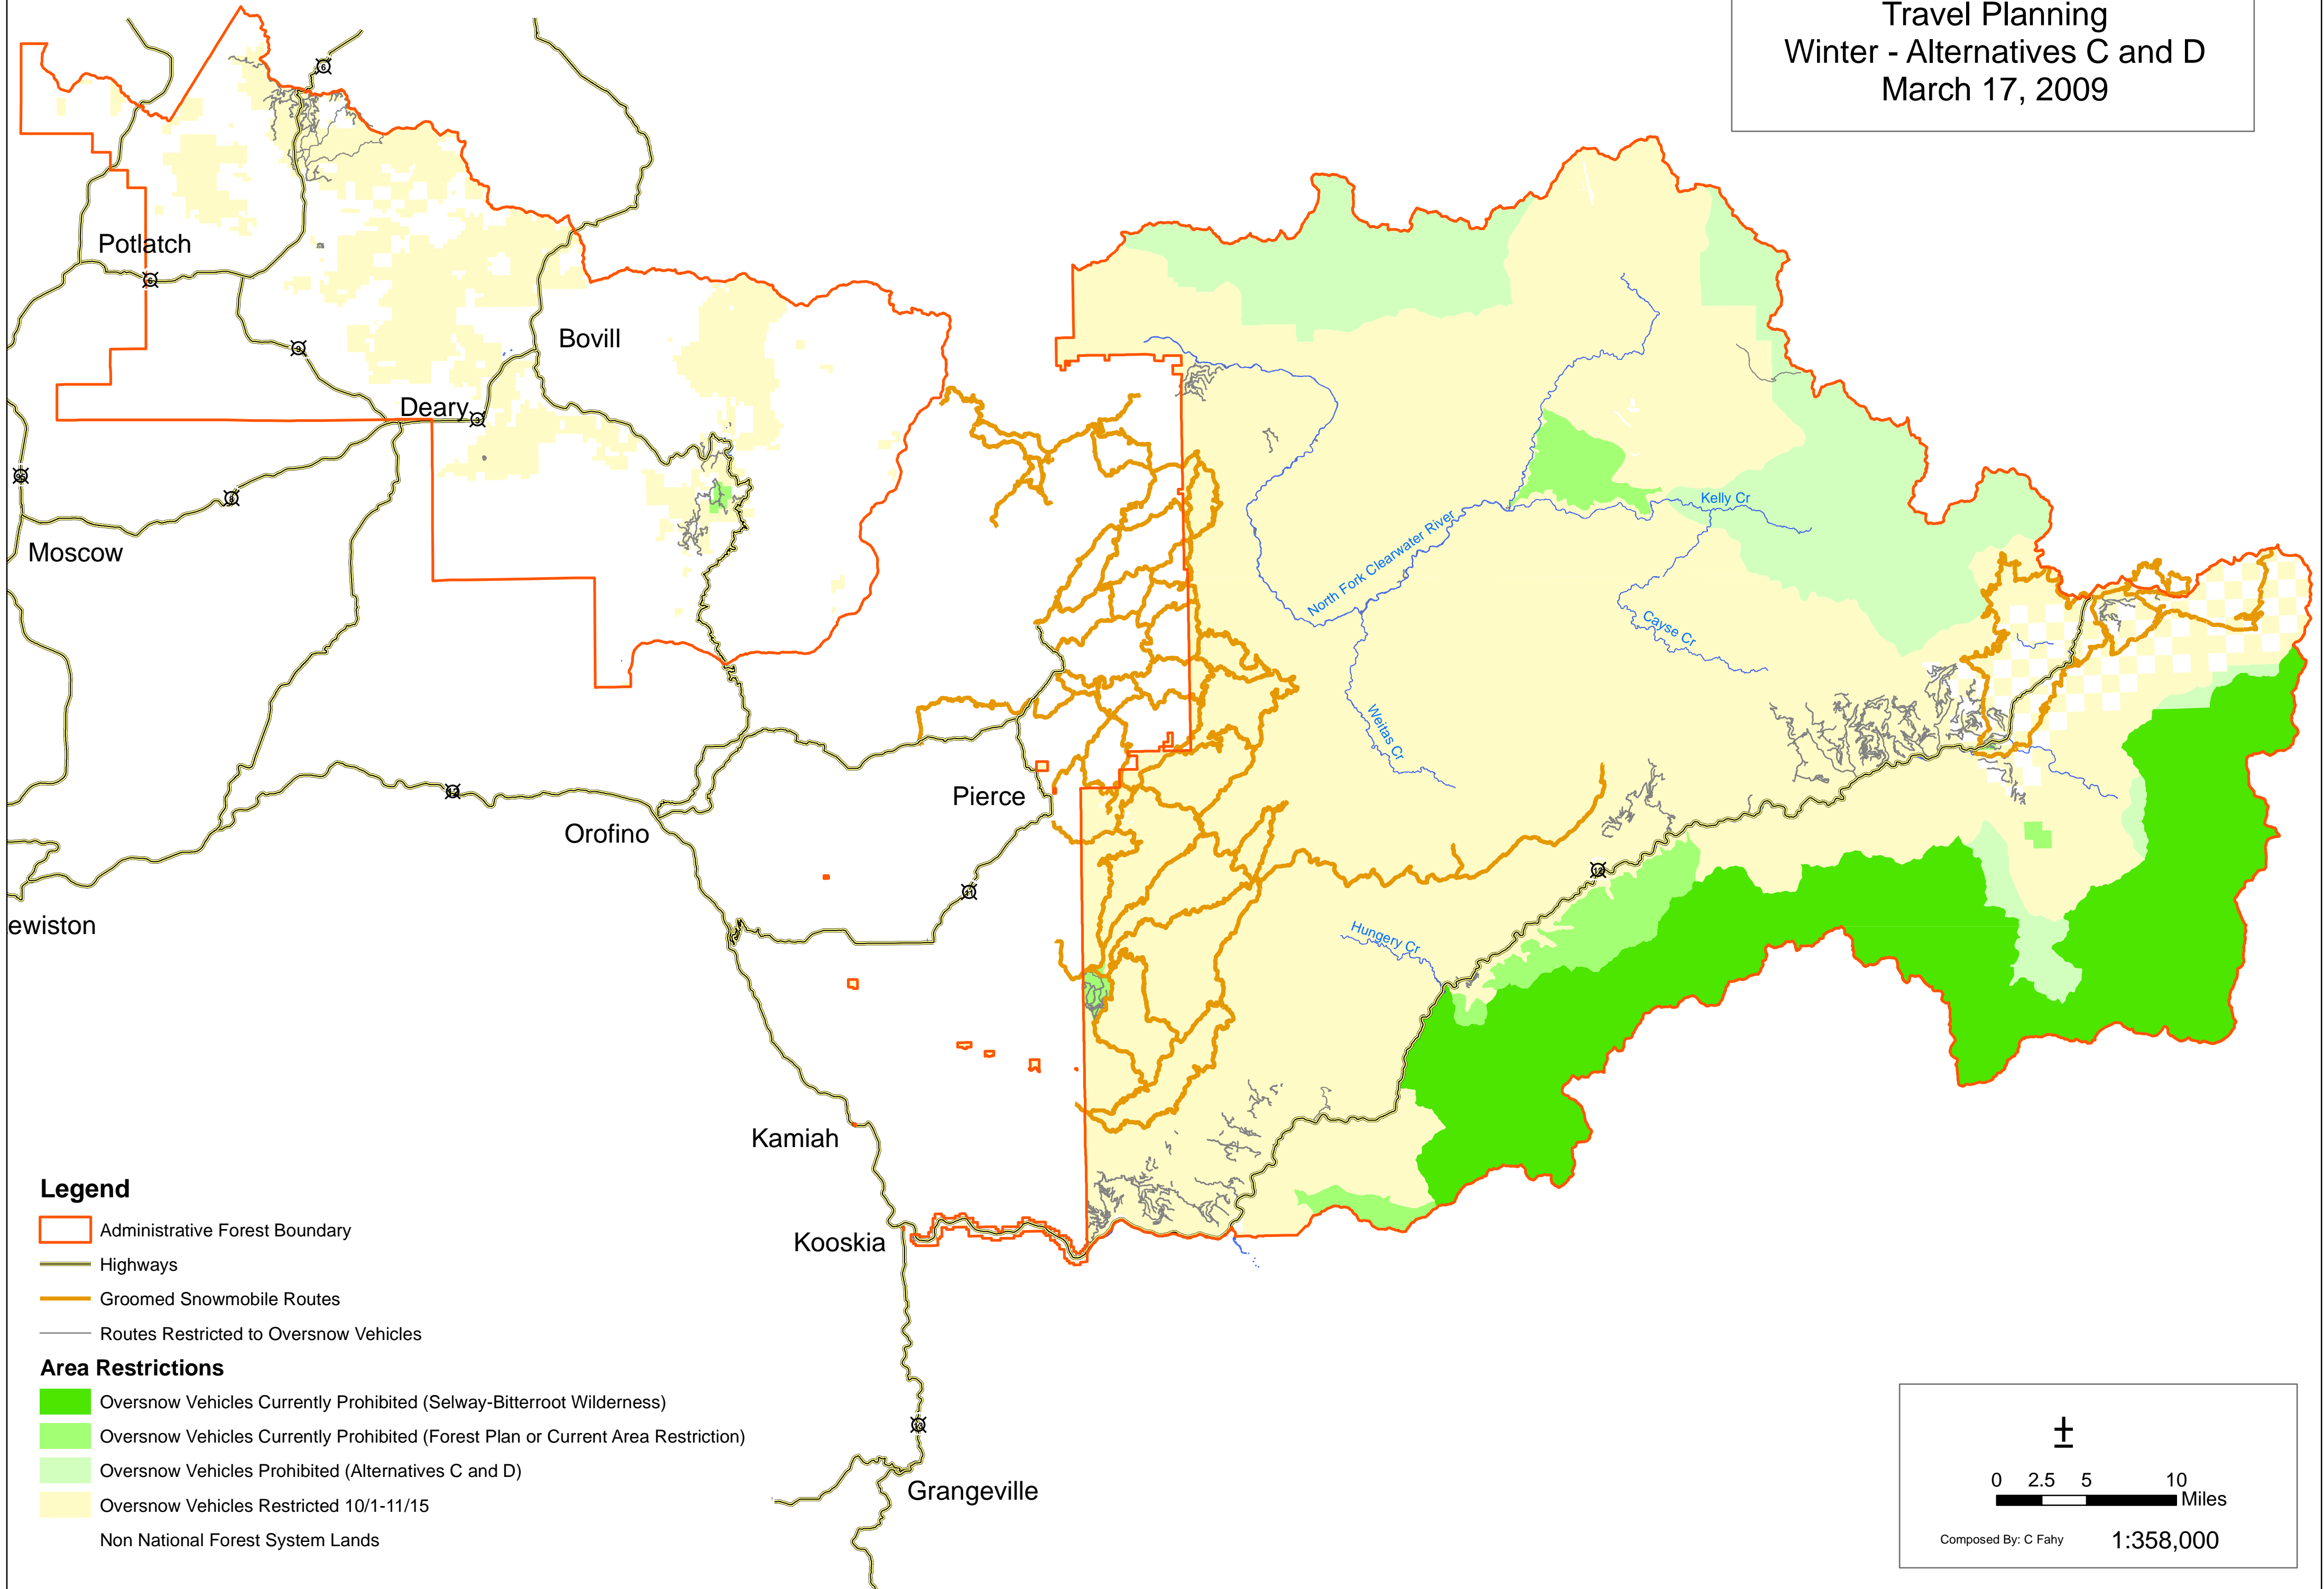

Clearwater National Forest
 Travel Planning
 Winter - Alternatives C and D
 March 17, 2009

Legend

- Administrative Forest Boundary
- Highways
- Groomed Snowmobile Routes
- Routes Restricted to Oversnow Vehicles

Area Restrictions

- Oversnow Vehicles Currently Prohibited (Selway-Bitterroot Wilderness)
- Oversnow Vehicles Currently Prohibited (Forest Plan or Current Area Restriction)
- Oversnow Vehicles Prohibited (Alternatives C and D)
- Oversnow Vehicles Restricted 10/1-11/15
- Non National Forest System Lands