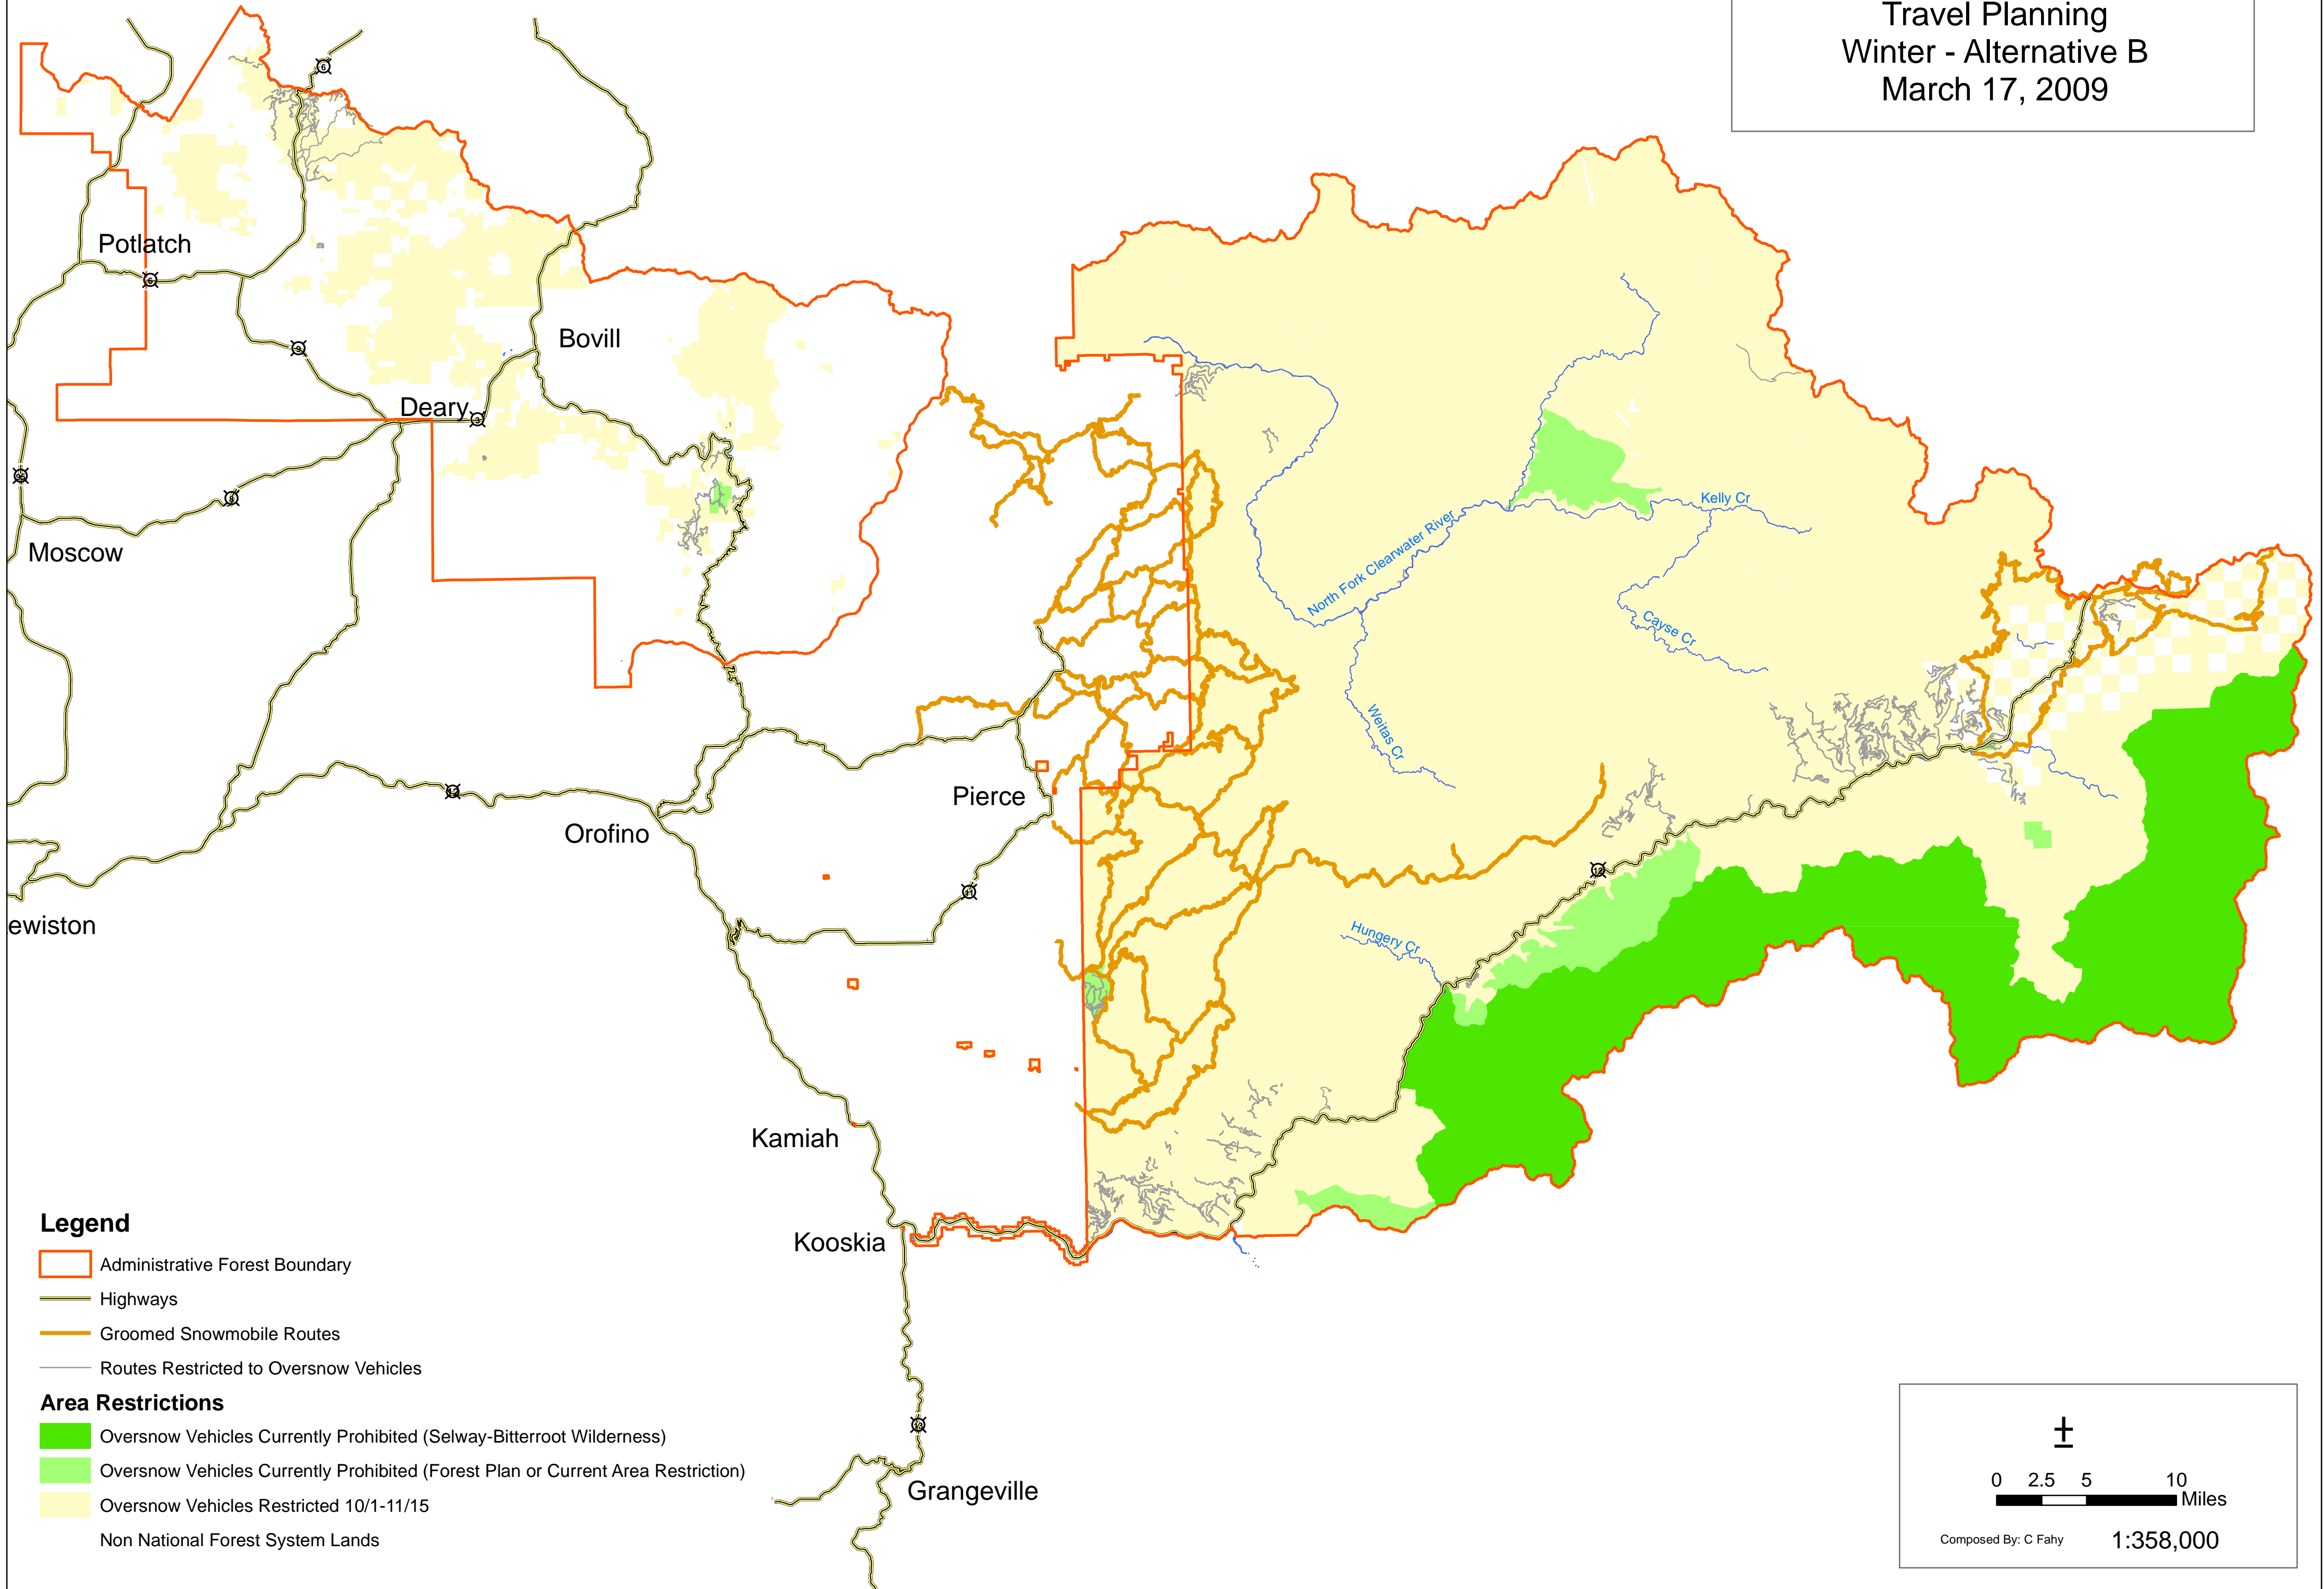

Clearwater National Forest
 Travel Planning
 Winter - Alternative B
 March 17, 2009

- Legend**
- Administrative Forest Boundary
 - Highways
 - Groomed Snowmobile Routes
 - Routes Restricted to Oversnow Vehicles

- Area Restrictions**
- Oversnow Vehicles Currently Prohibited (Selway-Bitterroot Wilderness)
 - Oversnow Vehicles Currently Prohibited (Forest Plan or Current Area Restriction)
 - Oversnow Vehicles Restricted 10/1-11/15
 - Non National Forest System Lands

⊕

0 2.5 5 10
Miles

Composed By: C Fahy 1:358,000