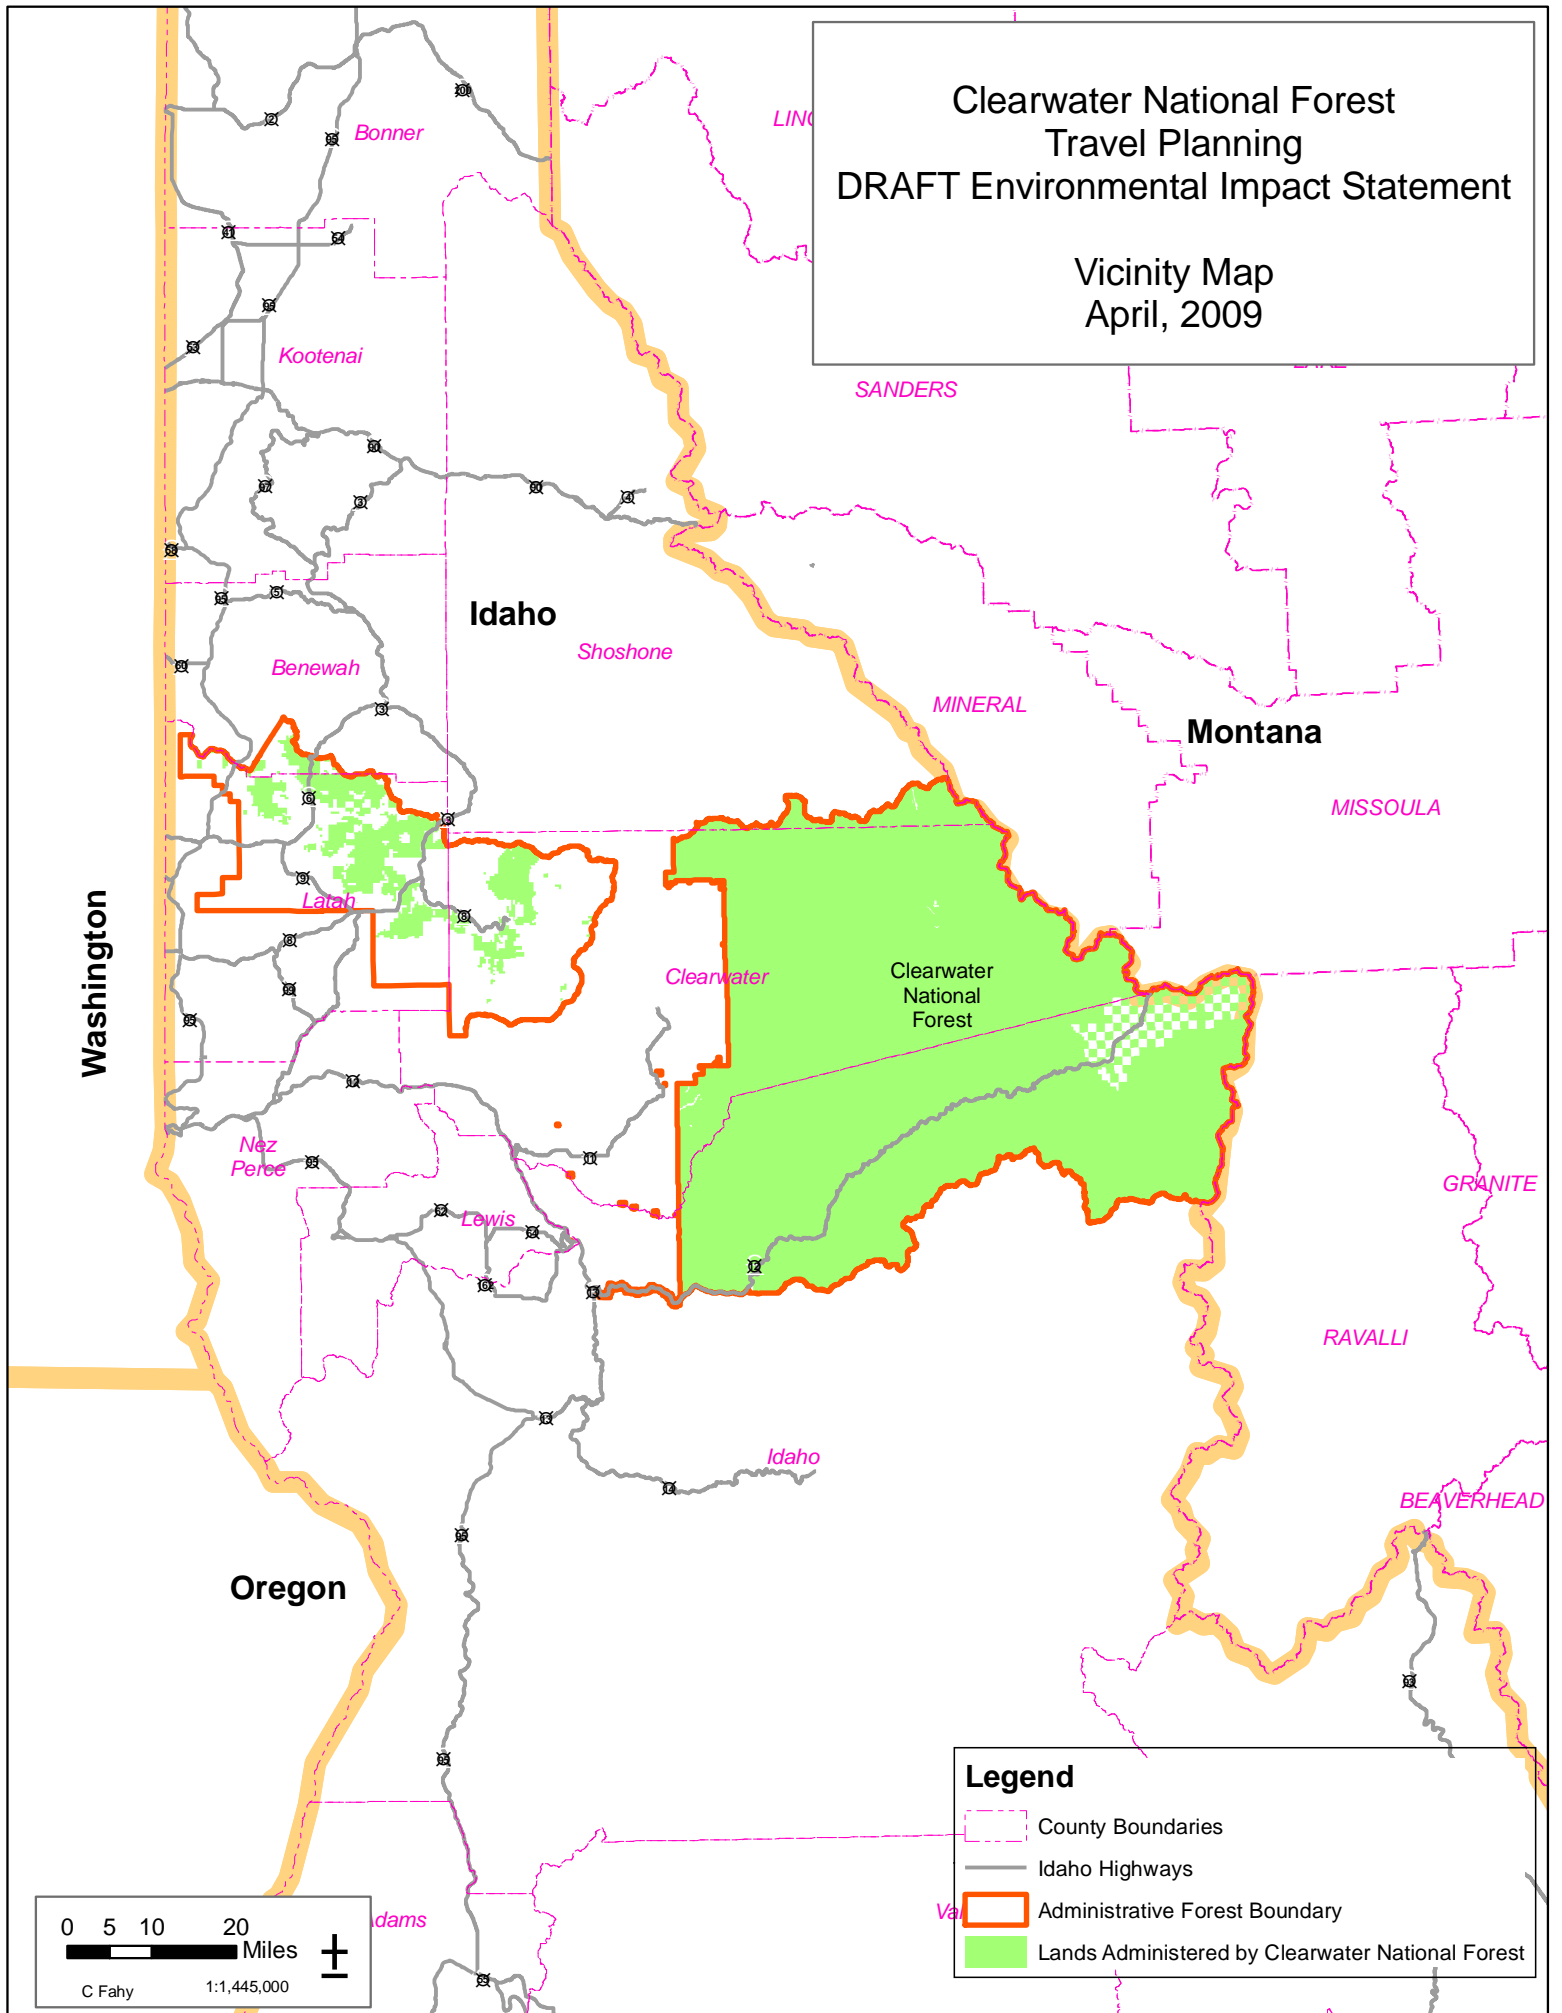

Clearwater National Forest  
Travel Planning  
DRAFT Environmental Impact Statement

Vicinity Map  
April, 2009

Washington

Oregon

Idaho

Montana

**Legend**

- County Boundaries
- Idaho Highways
- Administrative Forest Boundary
- Lands Administered by Clearwater National Forest

0 5 10 20 Miles

C Fahy

1:1,445,000