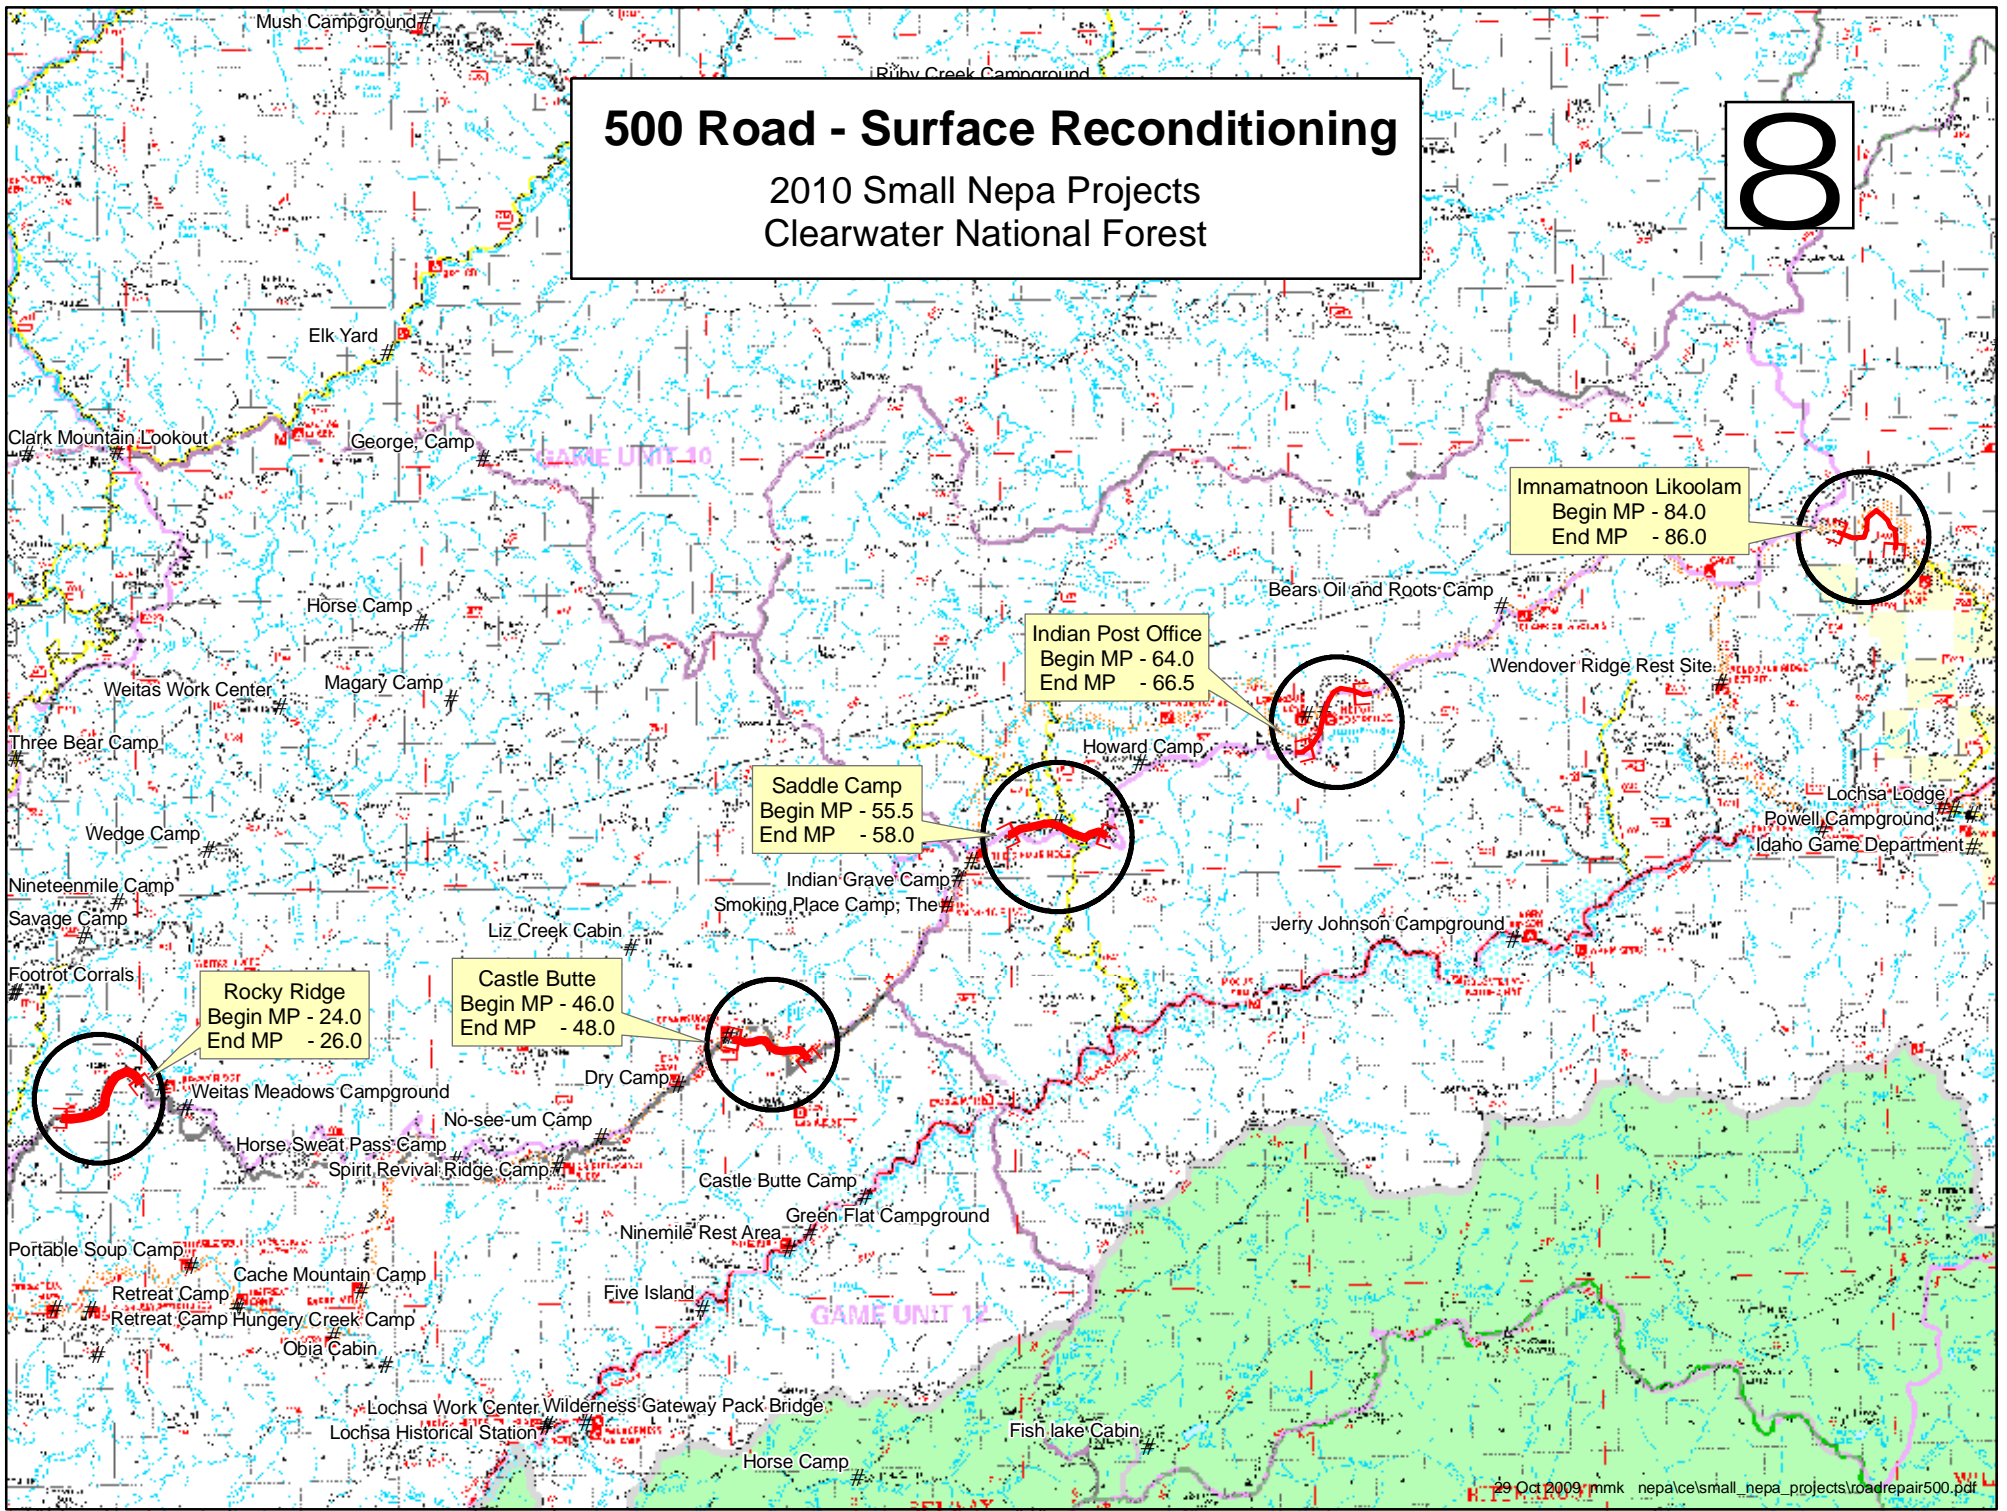

500 Road - Surface Reconditioning

2010 Small Nepa Projects
Clearwater National Forest

8

Imnamatnoon Likoolam
Begin MP - 84.0
End MP - 86.0

Indian Post Office
Begin MP - 64.0
End MP - 66.5

Saddle Camp
Begin MP - 55.5
End MP - 58.0

Castle Butte
Begin MP - 46.0
End MP - 48.0

Rocky Ridge
Begin MP - 24.0
End MP - 26.0