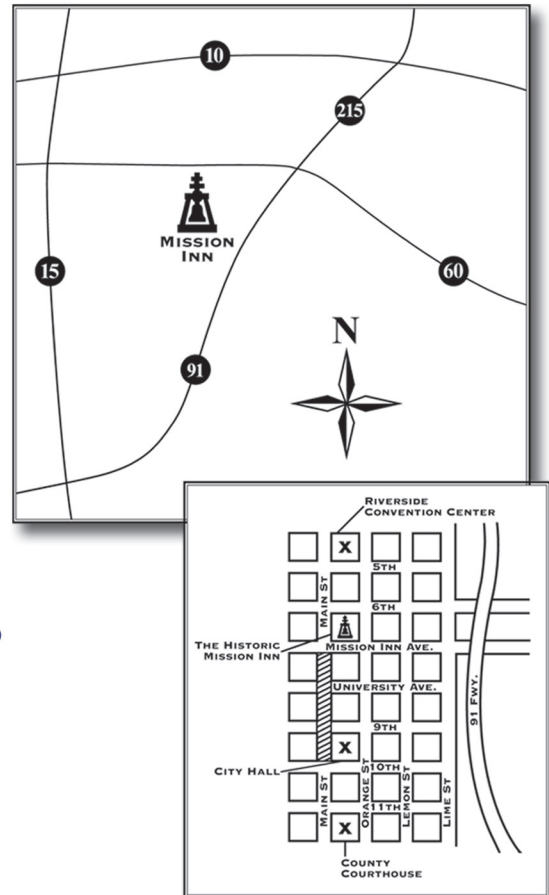

LOCATION MAP TO THE MISSION INN

1. ONTARIO/PASADENA/LOS ANGELES

10 East to 15 South (San Diego)
to 60 East (Riverside) to 91 West
Exit Mission Inn Ave.
Go Right for 3 blocks
to Mission Inn (On Right)

2. ORANGE COUNTY/BEACH CITIES

91 East (Riverside)
Exit University/Downtown
Go through first signal (University Ave.)
Turn left at second signal
(Mission Inn Ave.)
3 blocks to Mission Inn (On Right)

3. SAN DIEGO

15 North to 91 East (Riverside)
Exit University/Downtown
Go through first signal (University Ave.)
Turn left at second signal (Mission Inn Ave.)
3 blocks to Mission Inn (On Right)

4. TEMECULA

215 North to 60 West (Riverside)
to 91 South (Riverside/Beach Cities)
Exit Mission Inn Ave.
Go Right 3 blocks
to Mission Inn (On Right)

5. PALM SPRINGS

10 West to 60 West to 91 South
Exit Mission Inn Ave.
Go Right 3 blocks
to Mission Inn (On Right)

Valet Parking: Enter Mission Inn Driveway

Self Parking: Right on Orange Street, Left on 6th Street, parking garage on right