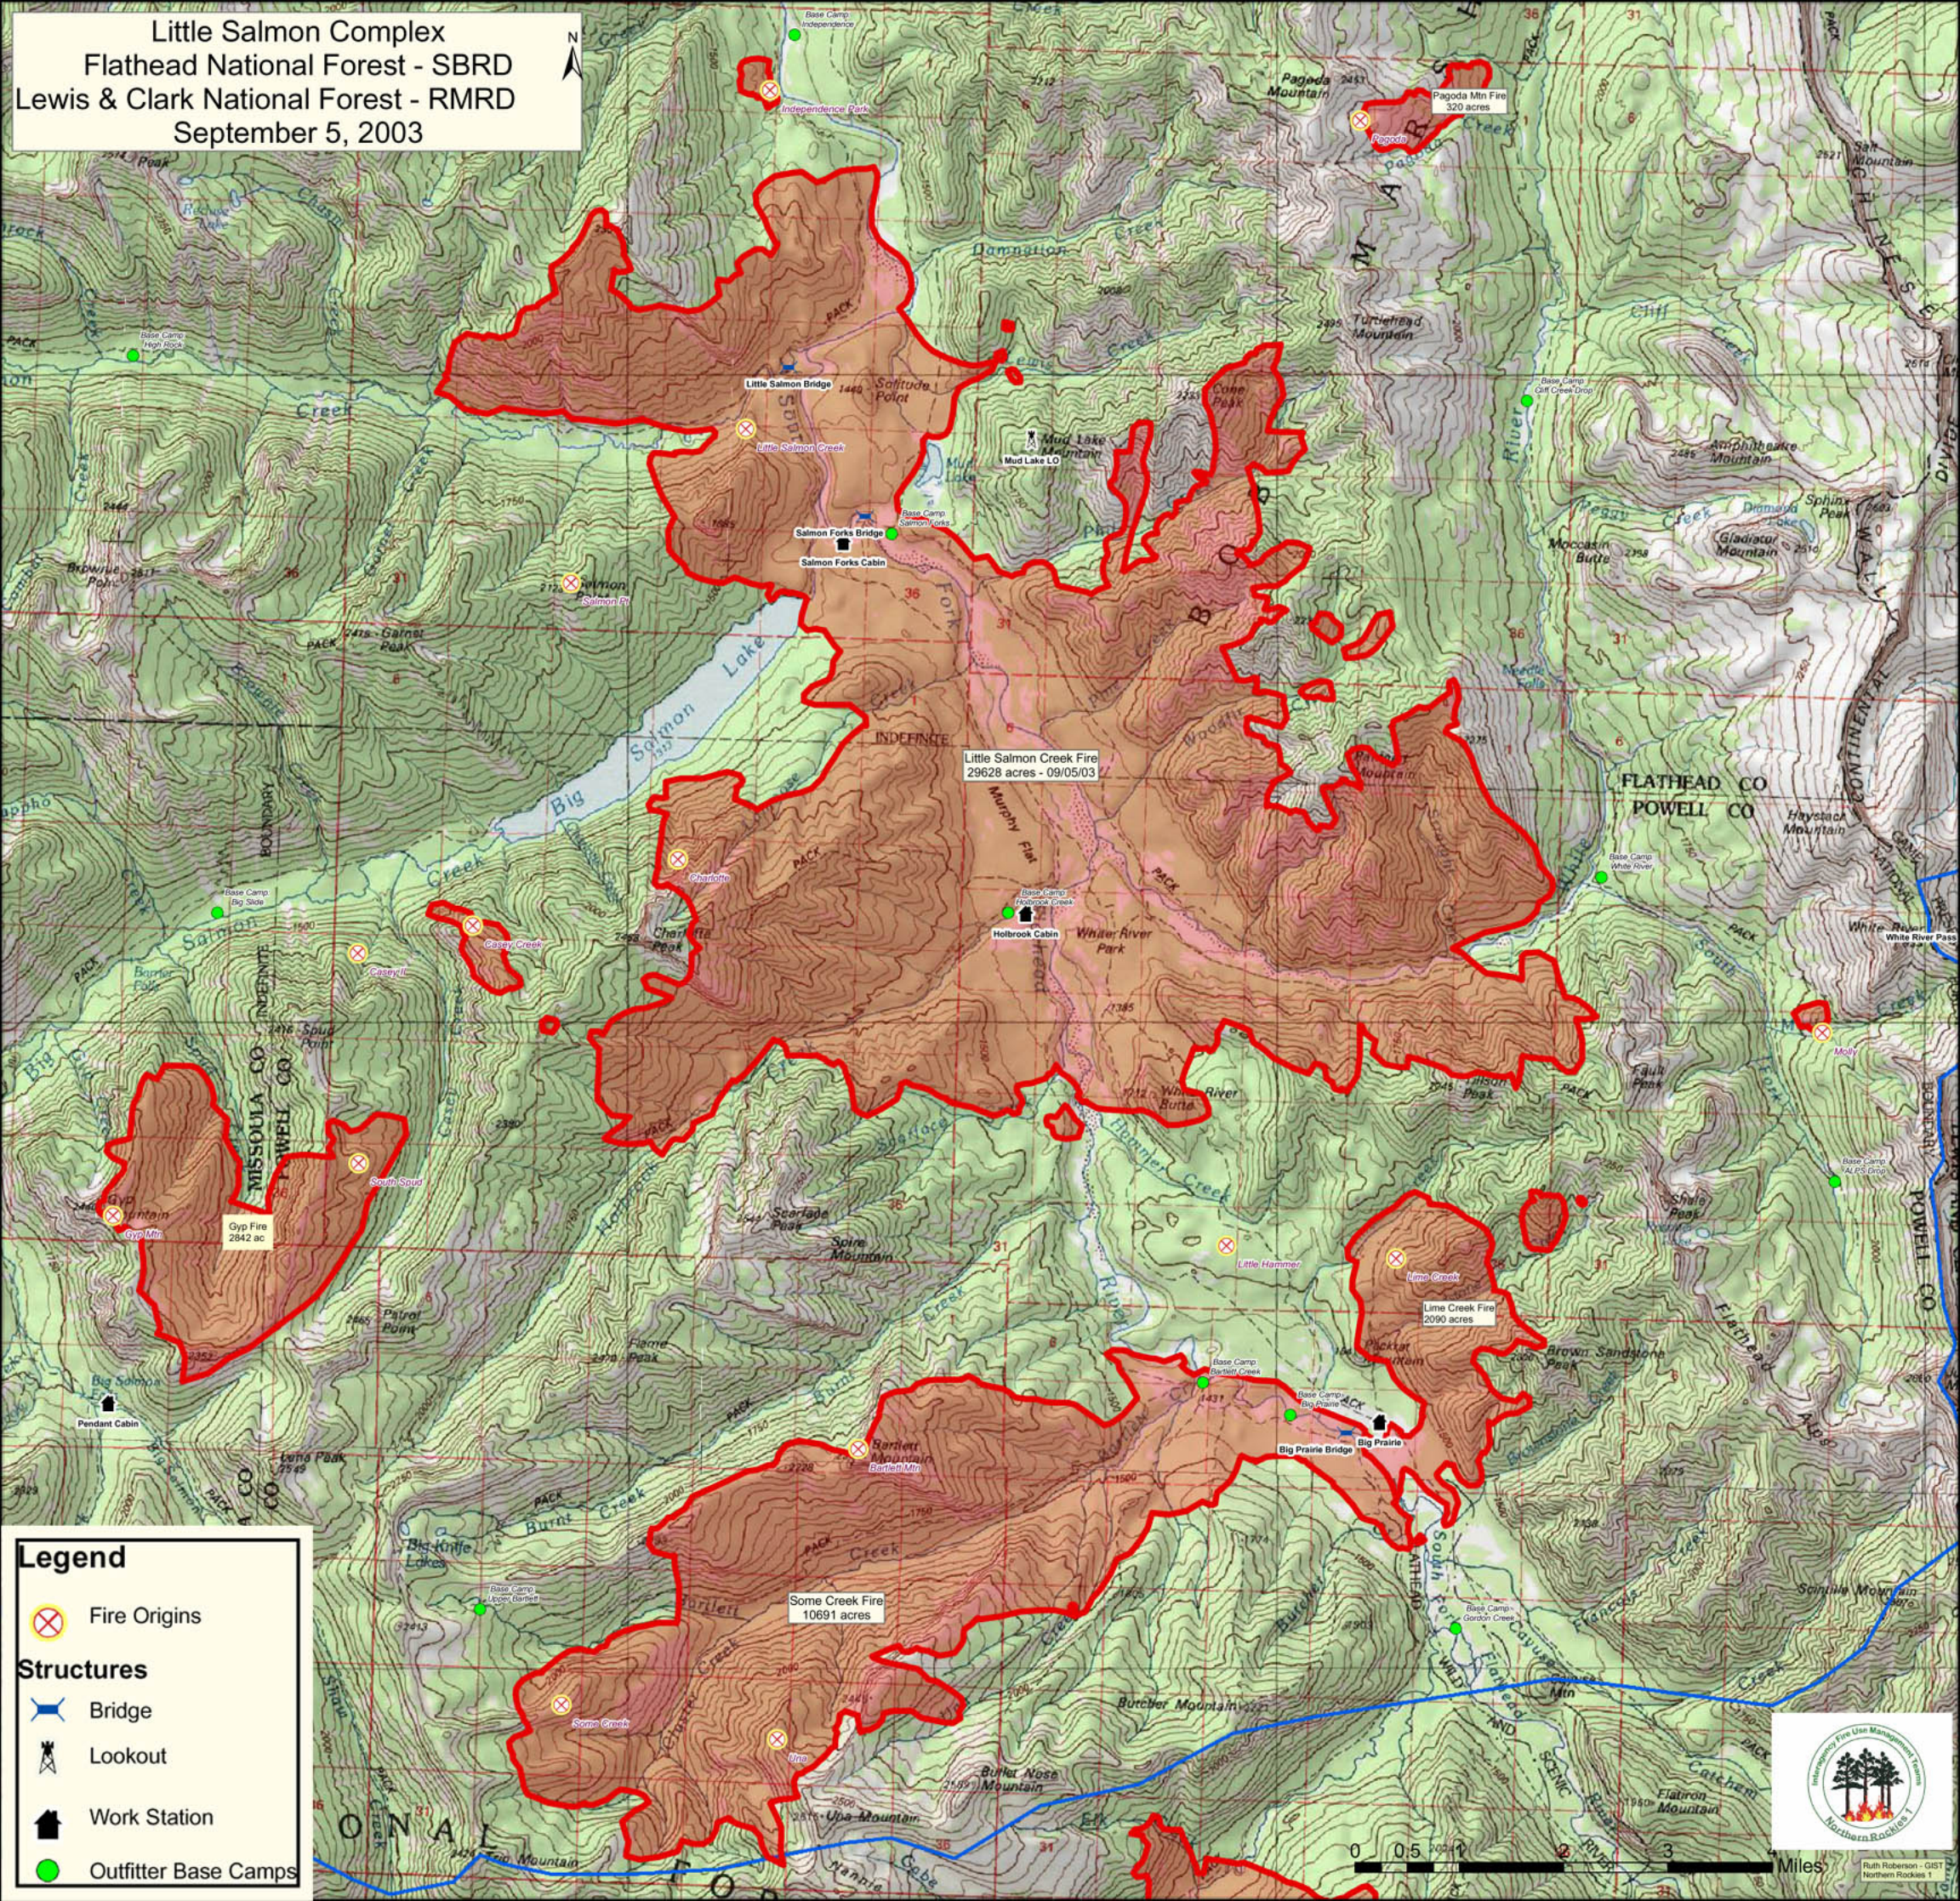

Little Salmon Complex
Flathead National Forest - SBRD
Lewis & Clark National Forest - RMRD
September 5, 2003

Pagoda Mtn Fire
320 acres

Gyp Fire
2842 ac

Lime Creek Fire
2090 acres

Some Creek Fire
10691 acres

Legend

- Fire Origins
- Bridge
- Lookout
- Work Station
- Outfitter Base Camps