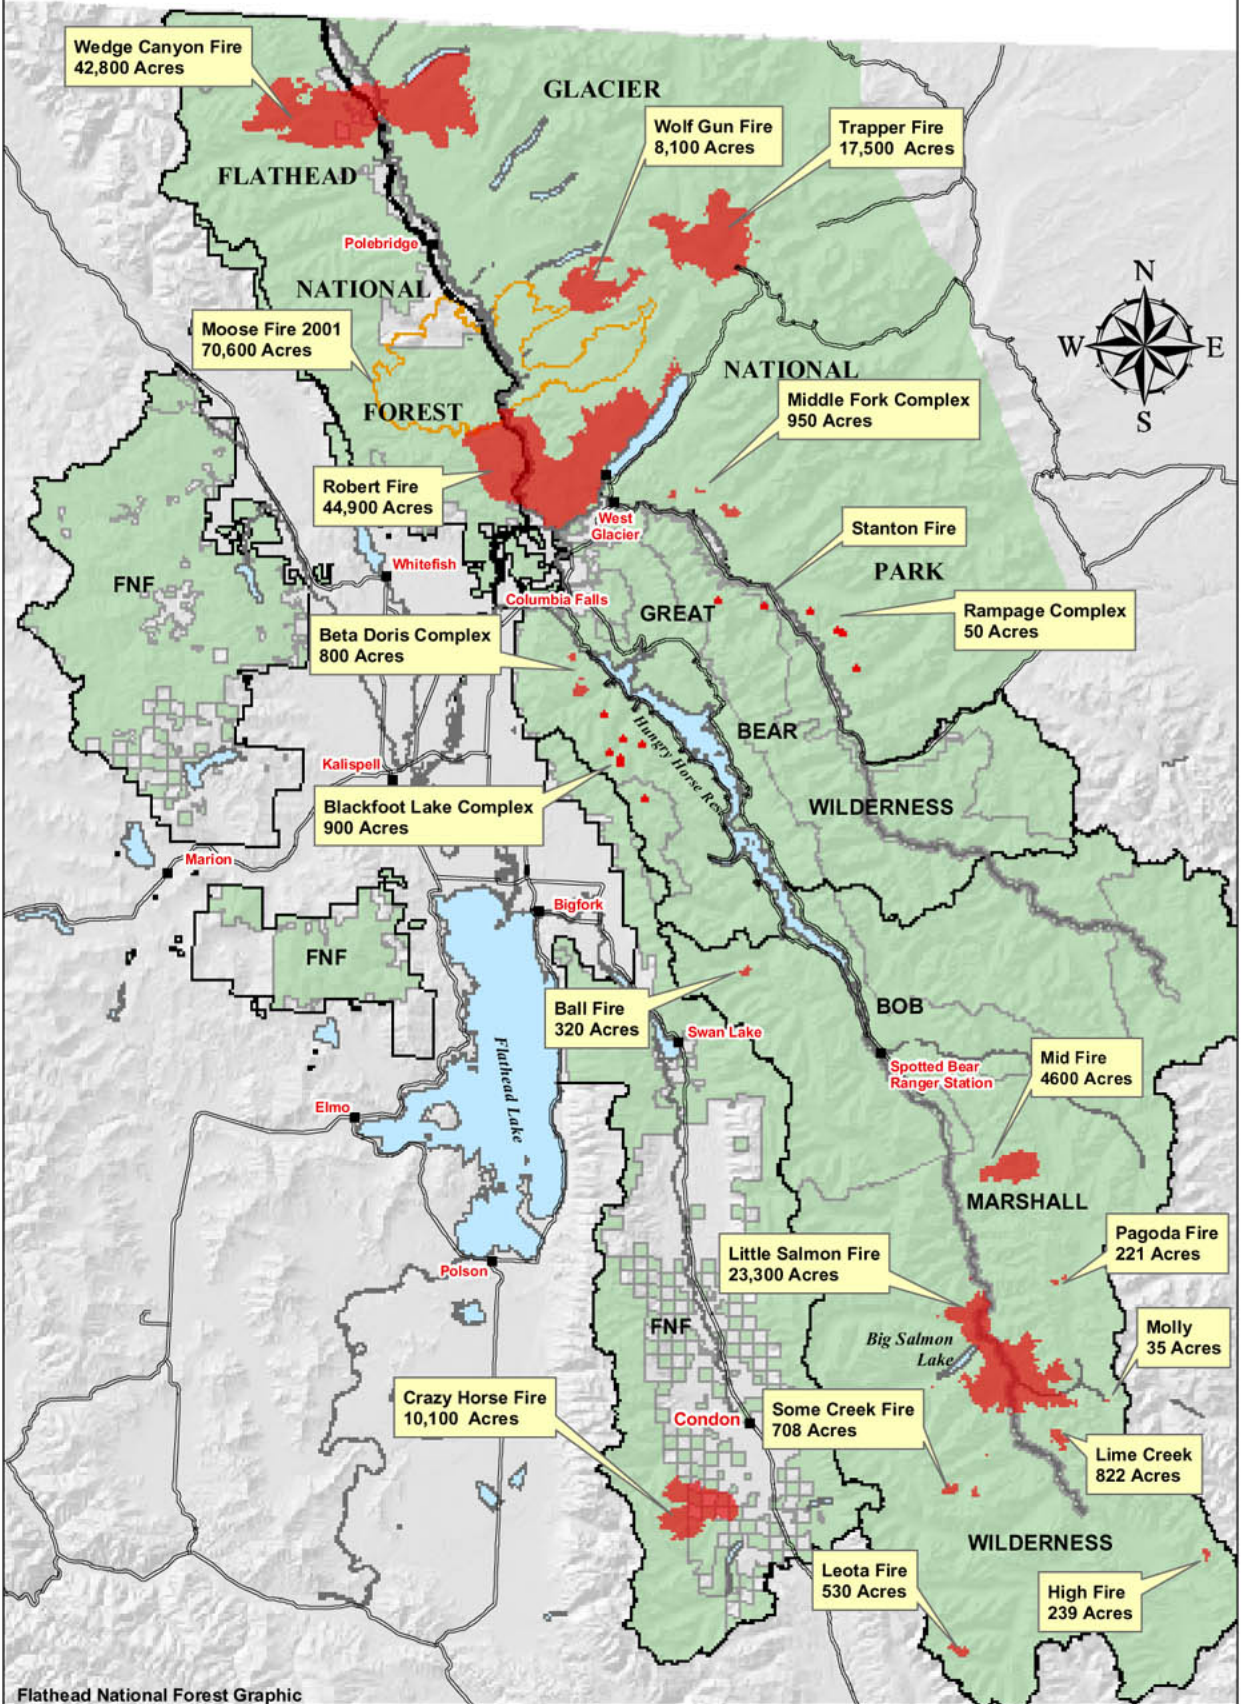

# Flathead National Forest & Glacier National Park

## FIRE SITUATION

August 24, 2003

Flathead National Forest Graphic