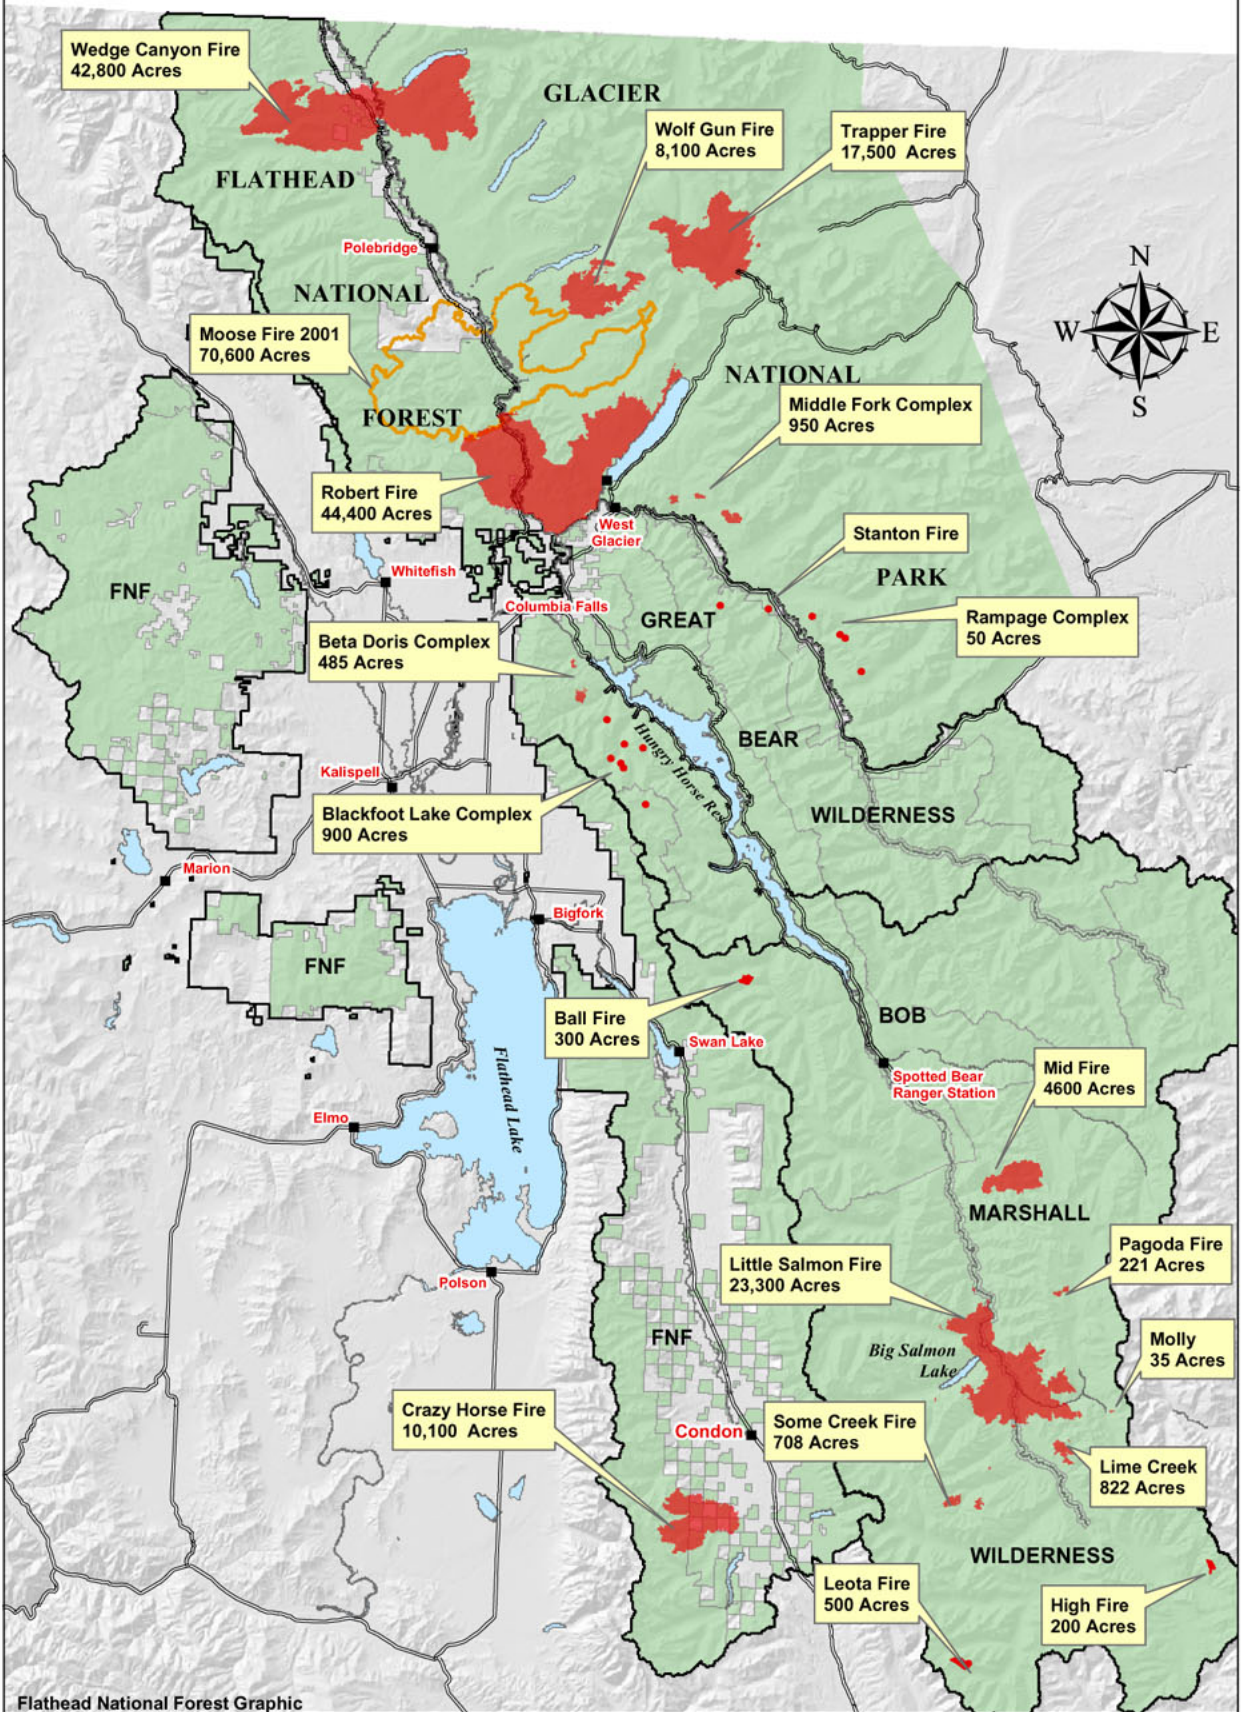

Flathead National Forest & Glacier National Park

FIRE SITUATION

August 23, 2003

Flathead National Forest Graphic