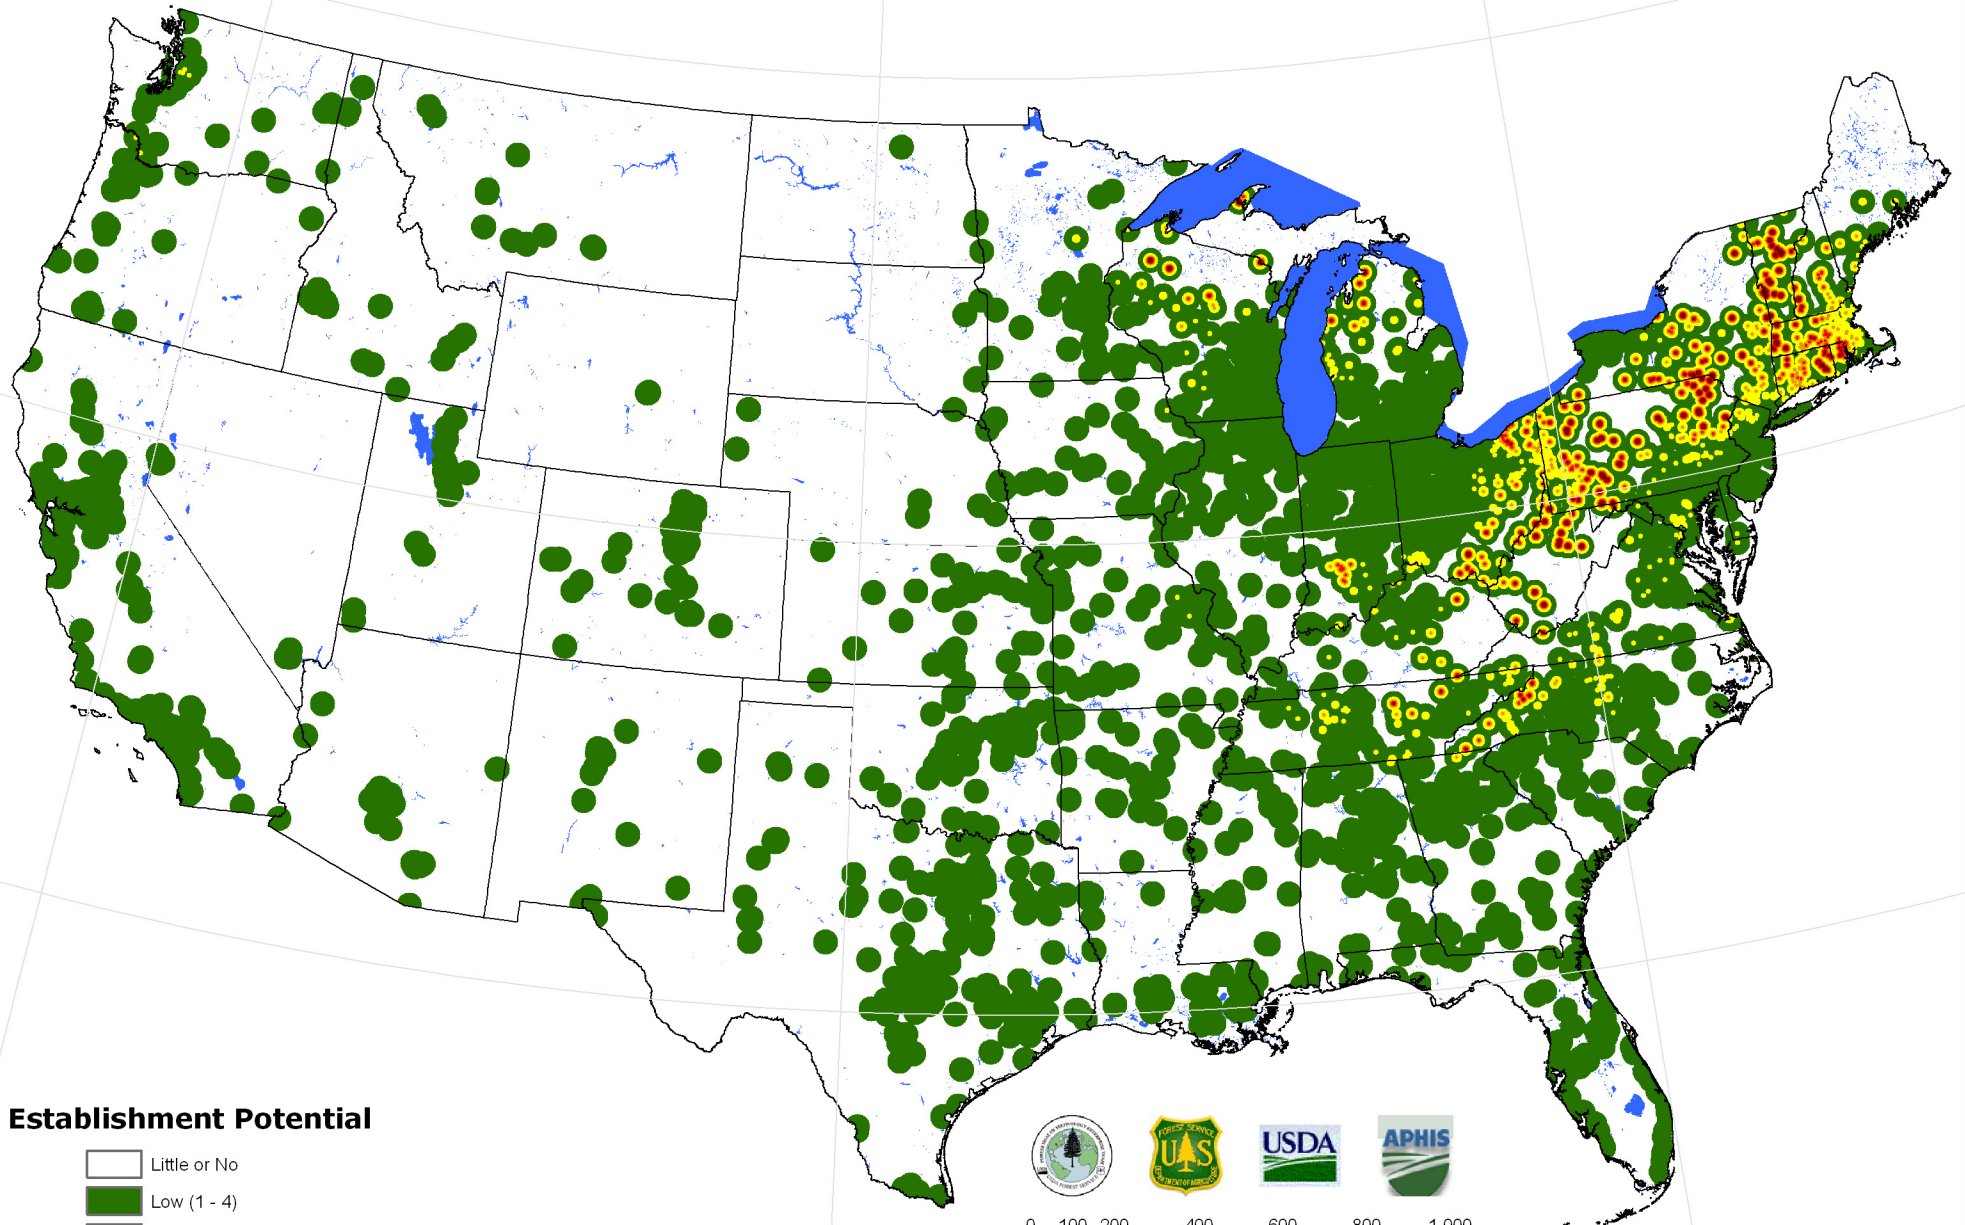

120°W 100°W 80°W

Establishment Potential for *Anoplophora glabripennis* (Motschulsky)

Asian Longhorn Beetle (ALB)

7/9/2009

50°N

Establishment Potential

- Little or No
- Low (1 - 4)
- Medium (5 - 6)
- Medium/High (7)
- High (8)
- Very High (9 - 10)